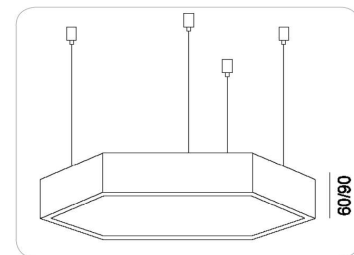

Dia=300mm
H=60/90/95mm

Frame

Aluminium

Color Tempertaure

3000K

Power

20W

Total Luminous Flux

L70 minimum at 50,000
burning hours

Dimension diagram

Remarks:-

Address: Plot #7 Saroorpur-Nangla Industrial Area,Ballabgarh-Sohna Road,Faridabad-121005

Email: info@sovitron.com